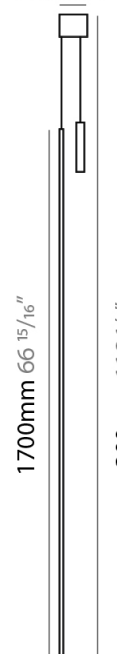

PROJECT
TYPE
SPECIFIER
QUANTITY
DATE

SPILLO VERTICAL SUSPENSION

D42051- -
base number   Color   Finish
                         Temperature   Options

1. To build a product code in our configurator select the specify button on the base model # product page
2. To build a manual product code on this datasheet choose from the options listed below in blue font and add the suffix to the base model #

GENERAL

Series: Spillo
Subseries: Spillo Vertical
Partner: Icone
Division: Design
Installation: Suspension
Product Type: Pendant
Mounting Location: Ceiling
Light Distribution: Adjustable

PHYSICAL

Shape: Rectangle
Height (mm): 1700
Height (in): 66 ¹⁵/₁₆
Max. Overall Height (mm): 3000
Max. Overall Height (in): 118 ¹/₈
Fixture Finish: WHI / CHR / BGD
Fixture Material: Brass

ELECTRICAL

Lamp Type: LED
Total Output Wattage (W): 20
Dimming: 0-10V Dimming
Driver Location: Integrated
Driver Type: Constant Voltage - 120Vac - non-dimming
Driver Class: Class 2
Input Voltage (V): 120 - 277
Output Voltage (V): 12
Upon Request: (Not included - see components) Remote: 0-10Vdc dimming / 277Vac

LED

Color Temperature (°K): 2700 / 3000
Nominal Lumen (lm): 1650
CRI: >90 CRI
Lamp Life (hrs): 50000

OPTICAL

RATINGS AND CERTIFICATIONS

Certified By: Certified for North American Standards
IP rating: IP20

25mm 1"