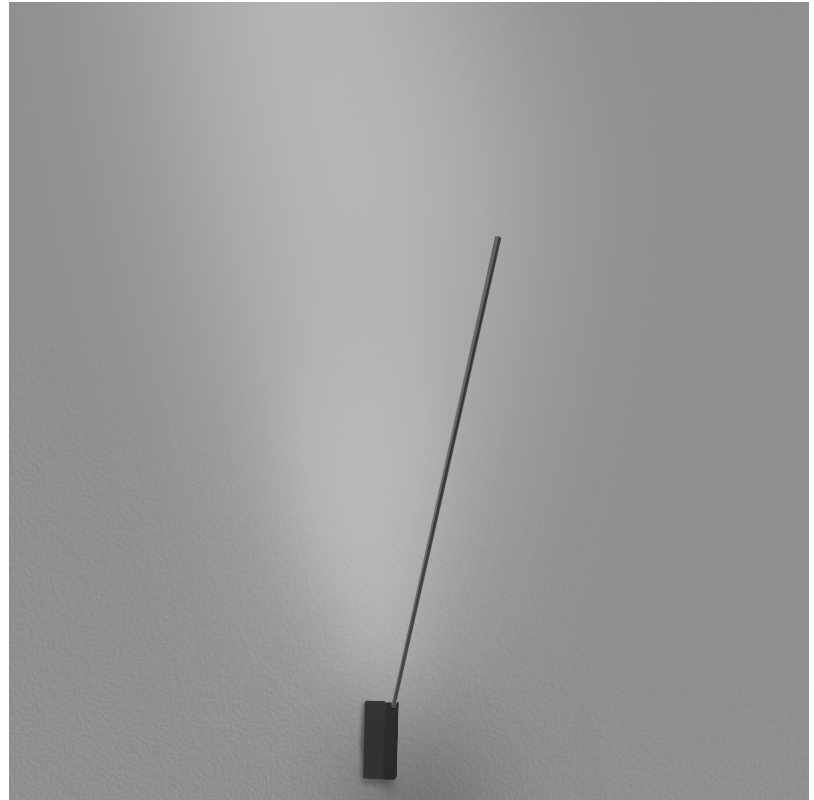

GENERAL

Series: Spillo
 Subseries: Spillo 1 Rod
 Partner: Icone
 Division: Design
 Installation: Surface
 Product Type: Wall Surface
 Mounting Location: Wall
 Light Distribution: Adjustable

PHYSICAL

Shape: Rectangle
 Width (mm): 32
 Width (in): 1 ¼
 Height (mm): 700
 Height (in): 27 9/16
 Extension (mm): 660
 Extension (in): 26
 Fixture Finish: WHI / WHC / BLK / BGD
 Fixture Material: Brass

LED

Color Temperature (°K): 2700 / 3000
 Nominal Lumen (lm): 660
 CRI: >90 CRI
 Lamp Life (hrs): 50000

OPTICAL

Adjustability: Tilt 90°

RATINGS AND CERTIFICATIONS

Certified By: Certified for North American Standards
 IP rating: IP20

SPILLO 1 ROD SURFACE

D42036-

PROJECT

TYPE

SPECIFIER

QUANTITY

DATE

D

GENERAL

Series: Spillo
 Subseries: Spillo 2 Rod
 Partner: Icone
 Division: Design
 Installation: Surface
 Product Type: Wall Surface
 Mounting Location: Wall
 Light Distribution: Adjustable

PHYSICAL

Shape: Rectangle
 Width (mm): 32
 Width (in): 1 ¼
 Height (mm): 1390
 Height (in): 54 ¾
 Extension (mm): 860
 Extension (in): 33 ⅞
 Fixture Finish: WHI / WHC / BLK / BGD
 Fixture Material: Brass