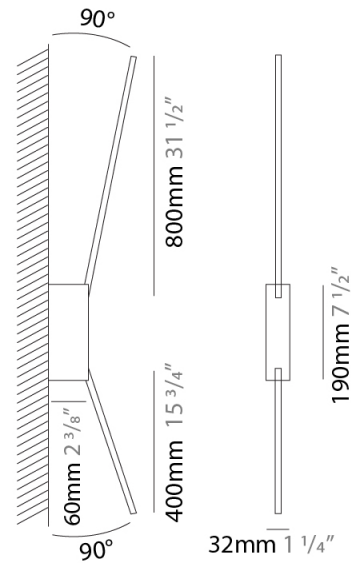

SPILLO 2 ROD SURFACE

D42047- -

base number
Color   Temperature   Finish   Options

1. To build a product code in our configurator select the specify button on the base model # product page
2. To build a manual product code on this datasheet choose from the options listed below in blue font and add the suffix to the base model #

GENERAL

Series: Spillo
Subseries: Spillo 2 Rod
Partner: Icone
Division: Design
Installation: Surface
Product Type: Wall Surface
Mounting Location: Wall
Light Distribution: Adjustable

PHYSICAL

Shape: Rectangle
Width (mm): 32
Width (in): 1 ¼
Height (mm): 1390
Height (in): 54 ¾
Extension (mm): 860
Extension (in): 33 ⅞
Fixture Finish: WHI / WHC / BLK / BGD
Fixture Material: Brass

ELECTRICAL

Lamp Type: LED
Total Output Wattage (W): 15.36
Dimming: 0-10V Dimming
Driver Included: Yes
Driver Location: Integrated
Driver Type: Constant Current - 120Vac - non-dimming
Driver Class: Class 2
Input Voltage (V): 120 - 277
Output Voltage (V): 12
Upon Request: (Not included - see components) Remote: 0-10Vdc dimming / 277Vac

LED

Color Temperature (°K): 2700 / 3000
Nominal Lumen (lm): 1320
CRI: >90 CRI
Lamp Life (hrs): 50000

OPTICAL

Adjustability: Tilt 90°

RATINGS AND CERTIFICATIONS

Certified By: Certified for North American Standards
IP rating: IP20

PROJECT	_____
TYPE	_____
SPECIFIER	_____
QUANTITY	_____
DATE	_____