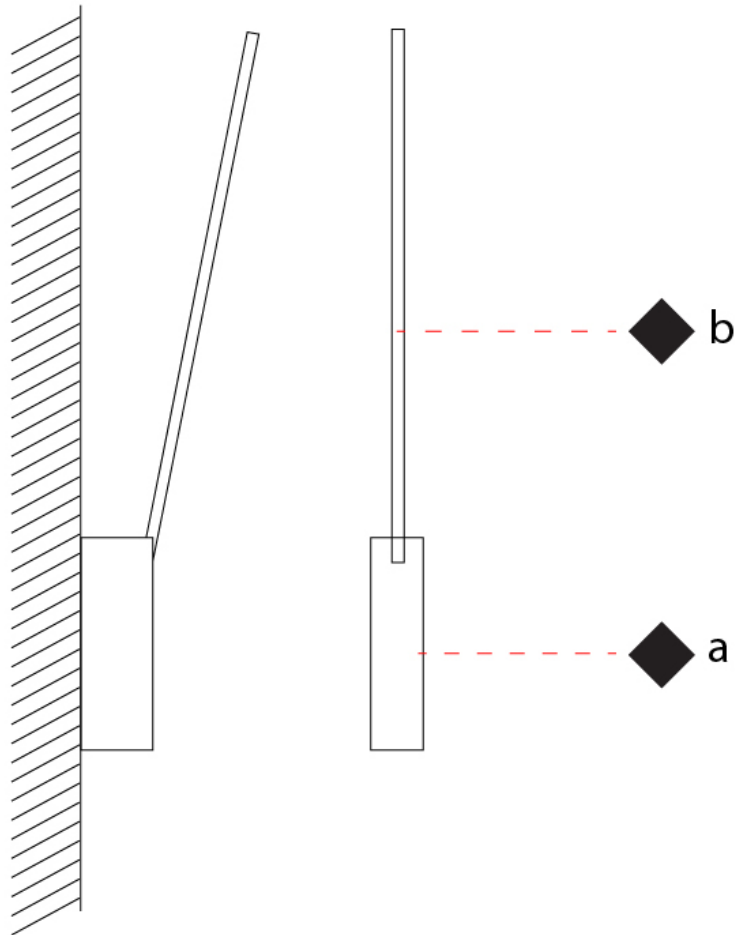

GENERAL

Series: Spillo
 Subseries: Spillo 1 Rod
 Partner: Icone
 Division: Design
 Installation: Surface
 Product Type: Wall Surface
 Mounting Location: Wall
 Light Distribution: Adjustable

PHYSICAL

Shape: Rectangle
 Width (mm): 32
 Width (in): 1 ¼
 Height (mm): 700
 Height (in): 27 9/16
 Extension (mm): 660
 Extension (in): 26
 Fixture Finish: WHI / WHC / BLK / BGD
 Fixture Material: Brass

SPILLO 1 ROD SURFACE

D42036-

PROJECT

TYPE

SPECIFIER

QUANTITY

DATE

D

GENERAL

Series: Spillo
 Subseries: Spillo 2 Rod
 Partner: Icone
 Division: Design
 Installation: Surface
 Product Type: Wall Surface
 Mounting Location: Wall
 Light Distribution: Adjustable

PHYSICAL

Shape: Rectangle
 Width (mm): 32
 Width (in): 1 ¼
 Height (mm): 1390
 Height (in): 54 ¾
 Extension (mm): 860
 Extension (in): 33 ⅞
 Fixture Finish: WHI / WHC / BLK / BGD
 Fixture Material: Brass