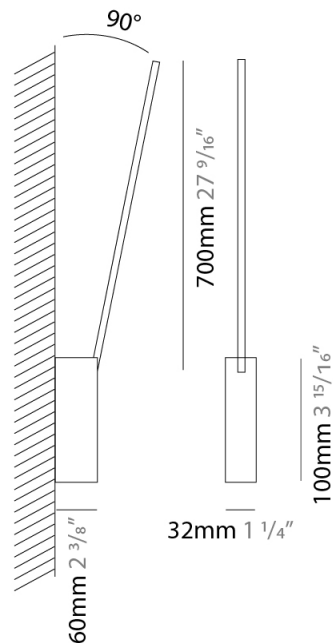

PROJECT	
TYPE	
SPECIFIER	
QUANTITY	
DATE	

SPILLO 1 ROD SURFACE

D42036- -

base number
 Color Temperature Finish Options

- To build a product code in our configurator select the specify button on the base model # product page
- To build a manual product code on this datasheet choose from the options listed below in blue font and add the suffix to the base model #

GENERAL

Series: Spillo
 Subseries: Spillo 1 Rod
 Partner: Icone
 Division: Design
 Installation: Surface
 Product Type: Wall Surface
 Mounting Location: Wall
 Light Distribution: Adjustable

PHYSICAL

Shape: Rectangle
 Width (mm): 32
 Width (in): 1 ¼
 Height (mm): 700
 Height (in): 27 9/16
 Extension (mm): 660
 Extension (in): 26
 Fixture Finish: WHI / WHC / BLK / BGD
 Fixture Material: Brass

LED

Color Temperature (°K): 2700 / 3000
 Nominal Lumen (lm): 660
 CRI: >90 CRI
 Lamp Life (hrs): 50000

OPTICAL

Adjustability: Tilt 90°

RATINGS AND CERTIFICATIONS

Certified By: Certified for North American Standards
 IP rating: IP20

GENERAL

Series: Spillo
 Subseries: Spillo 2 Rod
 Partner: Icone
 Division: Design
 Installation: Surface
 Product Type: Wall Surface
 Mounting Location: Wall
 Light Distribution: Adjustable

PHYSICAL

Shape: Rectangle
 Width (mm): 32
 Width (in): 1 ¼
 Height (mm): 1390
 Height (in): 54 ¾
 Extension (mm): 860
 Extension (in): 33 ⅞
 Fixture Finish: WHI / WHC / BLK / BGD
 Fixture Material: Brass