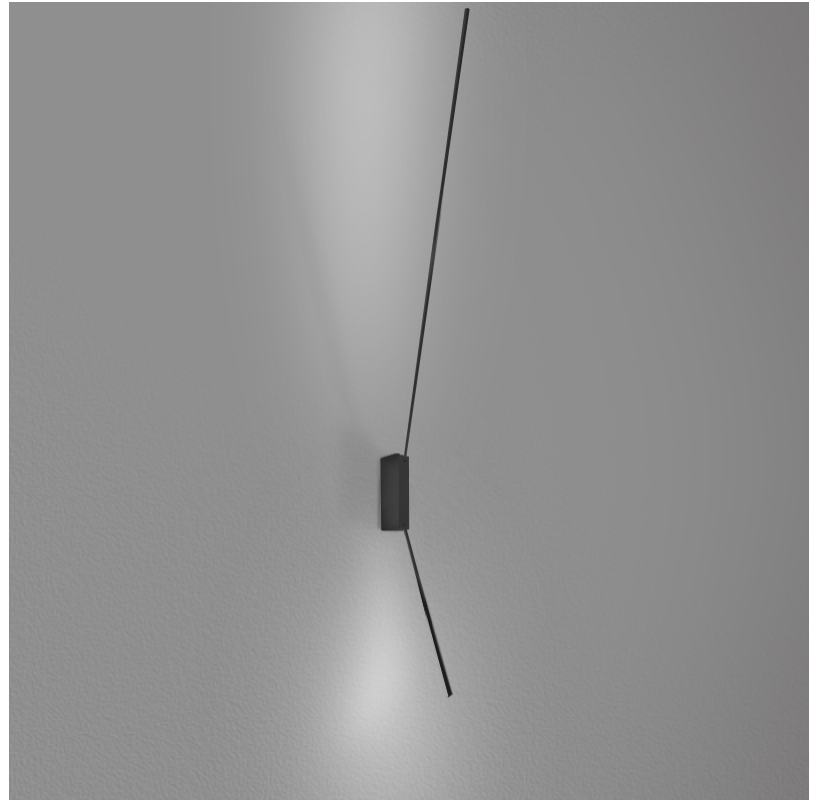

SPILLO 2 ROD SURFACE

D42047- -

base number
Color   Temperature   Finish   Options

1. To build a product code in our configurator select the specify button on the base model # product page
2. To build a manual product code on this datasheet choose from the options listed below in blue font and add the suffix to the base model #

GENERAL

Series: Spillo
Subseries: Spillo 2 Rod
Partner: Icone
Division: Design
Installation: Surface
Product Type: Wall Surface
Mounting Location: Wall
Light Distribution: Adjustable

PHYSICAL

Shape: Rectangle
Width (mm): 32
Width (in): 1 ¼
Height (mm): 1390
Height (in): 54 ¾
Extension (mm): 860
Extension (in): 33 ⅞
Fixture Finish: WHI / WHC / BLK / BGD
Fixture Material: Brass

ELECTRICAL

Lamp Type: LED
Total Output Wattage (W): 15.36
Dimming: 0-10V Dimming
Driver Included: Yes
Driver Location: Integrated
Driver Type: Constant Current - 120Vac - non-dimming
Driver Class: Class 2
Input Voltage (V): 120 - 277
Output Voltage (V): 12
Upon Request: (Not included - see components) Remote: 0-10Vdc dimming / 277Vac

LED

Color Temperature (°K): 2700 / 3000
Nominal Lumen (lm): 1320
CRI: >90 CRI
Lamp Life (hrs): 50000

OPTICAL

Adjustability: Tilt 90°

RATINGS AND CERTIFICATIONS

Certified By: Certified for North American Standards
IP rating: IP20

PROJECT	_____
TYPE	_____
SPECIFIER	_____
QUANTITY	_____
DATE	_____