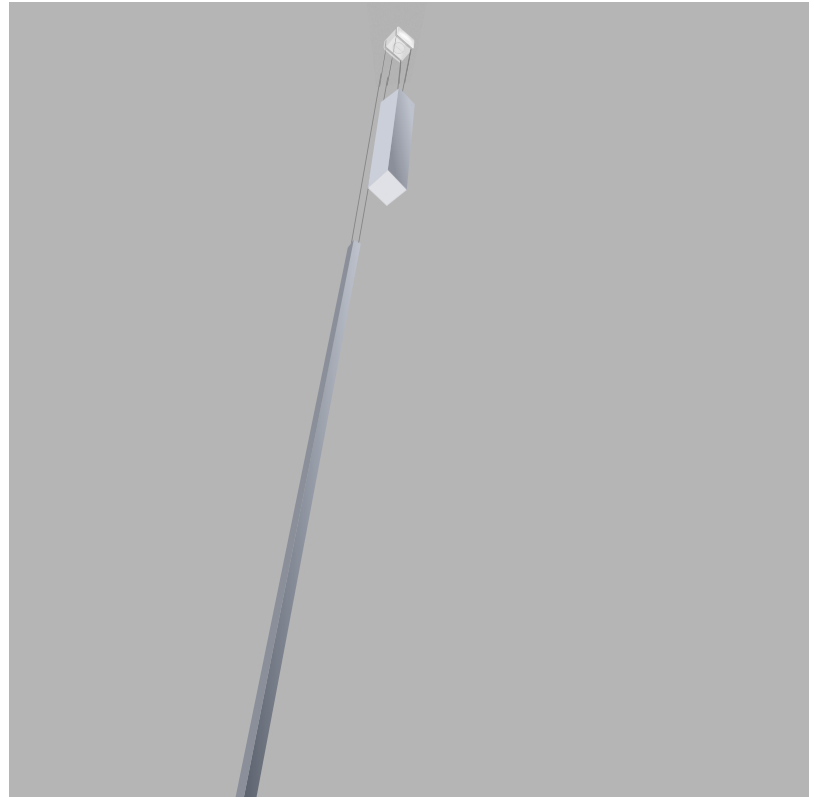

PROJECT
TYPE
SPECIFIER
QUANTITY
DATE

SPILLO VERTICAL SUSPENSION

D42051- -
base number   Color   Finish
                         Temperature   Options

1. To build a product code in our configurator select the specify button on the base model # product page
2. To build a manual product code on this datasheet choose from the options listed below in blue font and add the suffix to the base model #

GENERAL

Series: Spillo
Subseries: Spillo Vertical
Partner: Icone
Division: Design
Installation: Suspension
Product Type: Pendant
Mounting Location: Ceiling
Light Distribution: Adjustable

PHYSICAL

Shape: Rectangle
Height (mm): 1700
Height (in): 66 ¹⁵/₁₆
Max. Overall Height (mm): 3000
Max. Overall Height (in): 118 ¹/₈
Fixture Finish: WHI / CHR / BGD
Fixture Material: Brass

ELECTRICAL

Lamp Type: LED
Total Output Wattage (W): 20
Dimming: 0-10V Dimming
Driver Location: Integrated
Driver Type: Constant Voltage - 120Vac - non-dimming
Driver Class: Class 2
Input Voltage (V): 120 - 277
Output Voltage (V): 12
Upon Request: (Not included - see components) Remote: 0-10Vdc dimming / 277Vac

LED

Color Temperature (°K): 2700 / 3000
Nominal Lumen (lm): 1650
CRI: >90 CRI
Lamp Life (hrs): 50000

OPTICAL

RATINGS AND CERTIFICATIONS

Certified By: Certified for North American Standards
IP rating: IP20